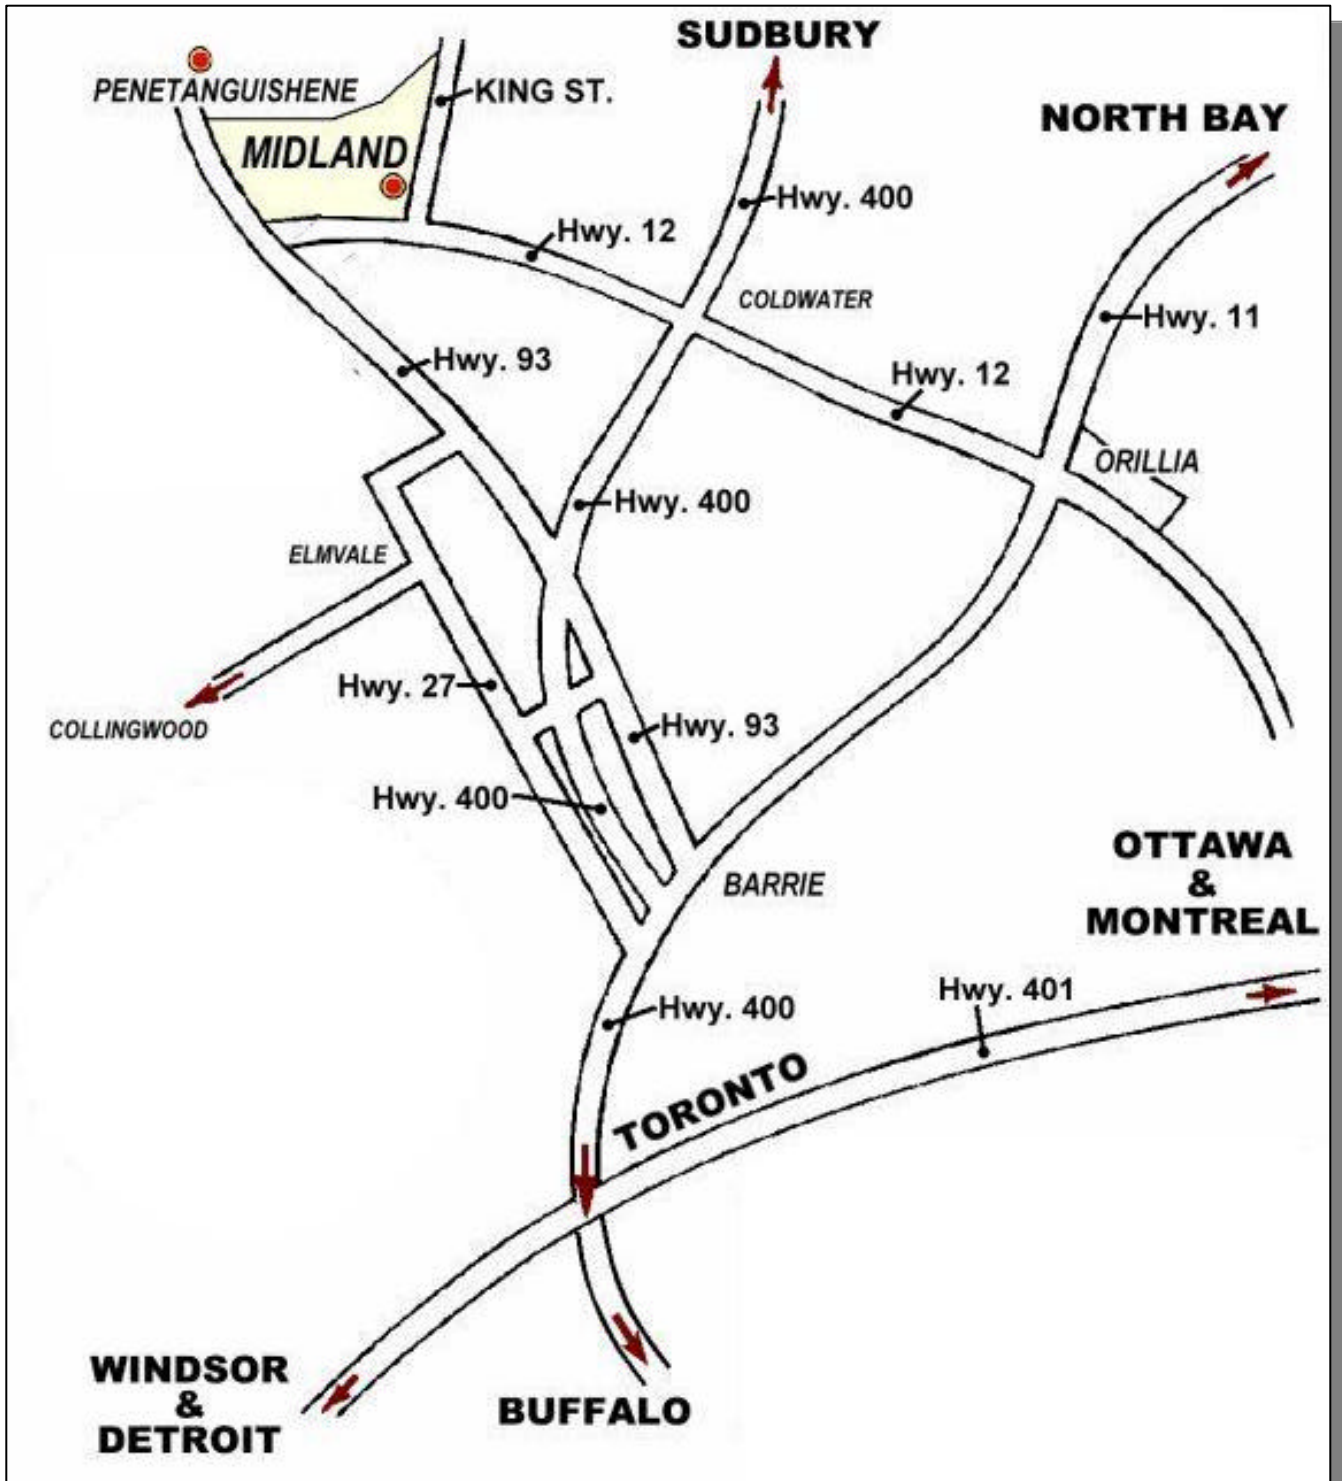

TECHFORM PRODUCTS LIMITED

14 Centennial Drive, Penetanguishene, ON L9M 1R8 (705)-549-7406

Take the appropriate highway in your area and head for either Highway 93 or Highway 12 to Midland.